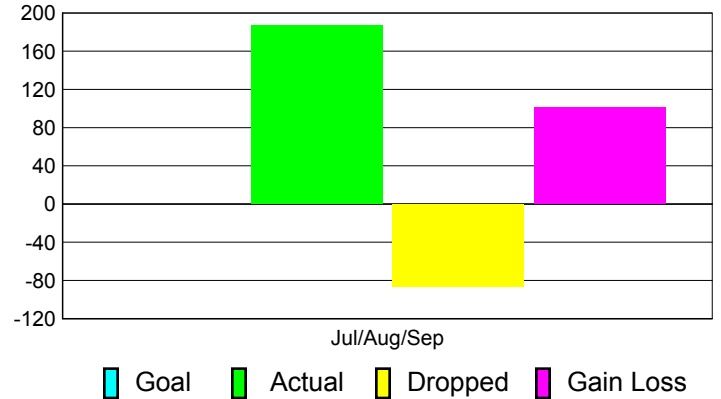

Membership Results 2011-2012

Goal, New, Dropped, Gain/Loss

Comparison of Membership Gain/Loss

Current Year Compared to the Previous Year